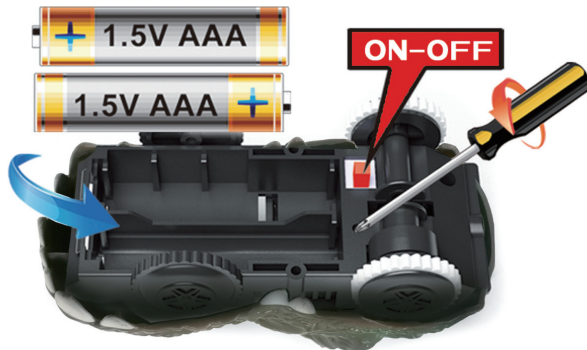

X 1

X 1

X 2

X 1

Battery installation/电池安装

产品使用2节1.5V“AAA”电池
(不包含在内)

Powered by 2 x AAA batteries
(Not included in the package)

X 1