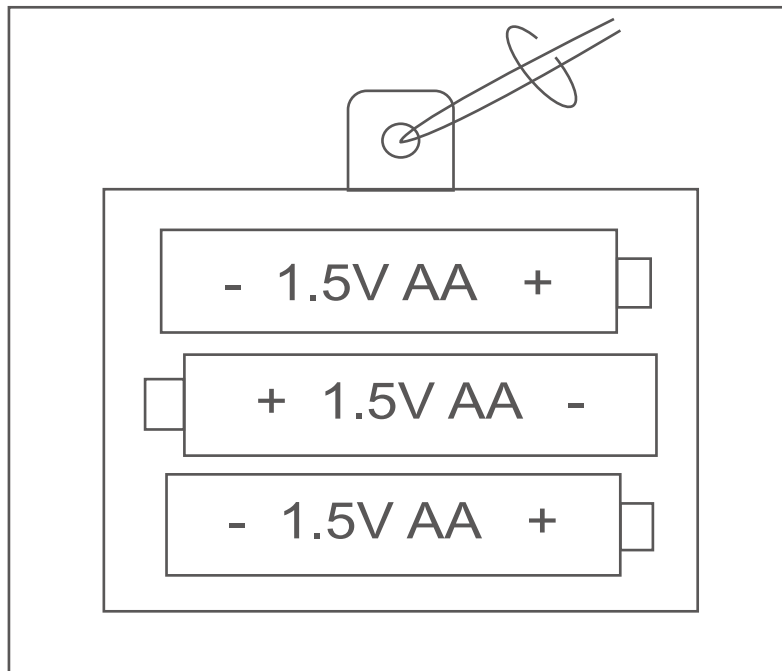

Shape sorter blocks, only model:

TM138 / TM138-D

Put the geometric shapes into the corresponding hole, to exercise the baby's color and shape recognition ability.

Standby function

30 minutes without any operation will be automatic turn off.

Battery

Operation:

- 1.Be sure to turn off the toys.
- 2.Take the toy apart from the base.
- 3.Unscrew the battery cover with the screwdriver.
- 4.Follow the instruction as shown, to install 3*AA battery powered by 1.5V (It is recommended to use new batteries).
- 5.Screw the battery cover with the screwdriver.